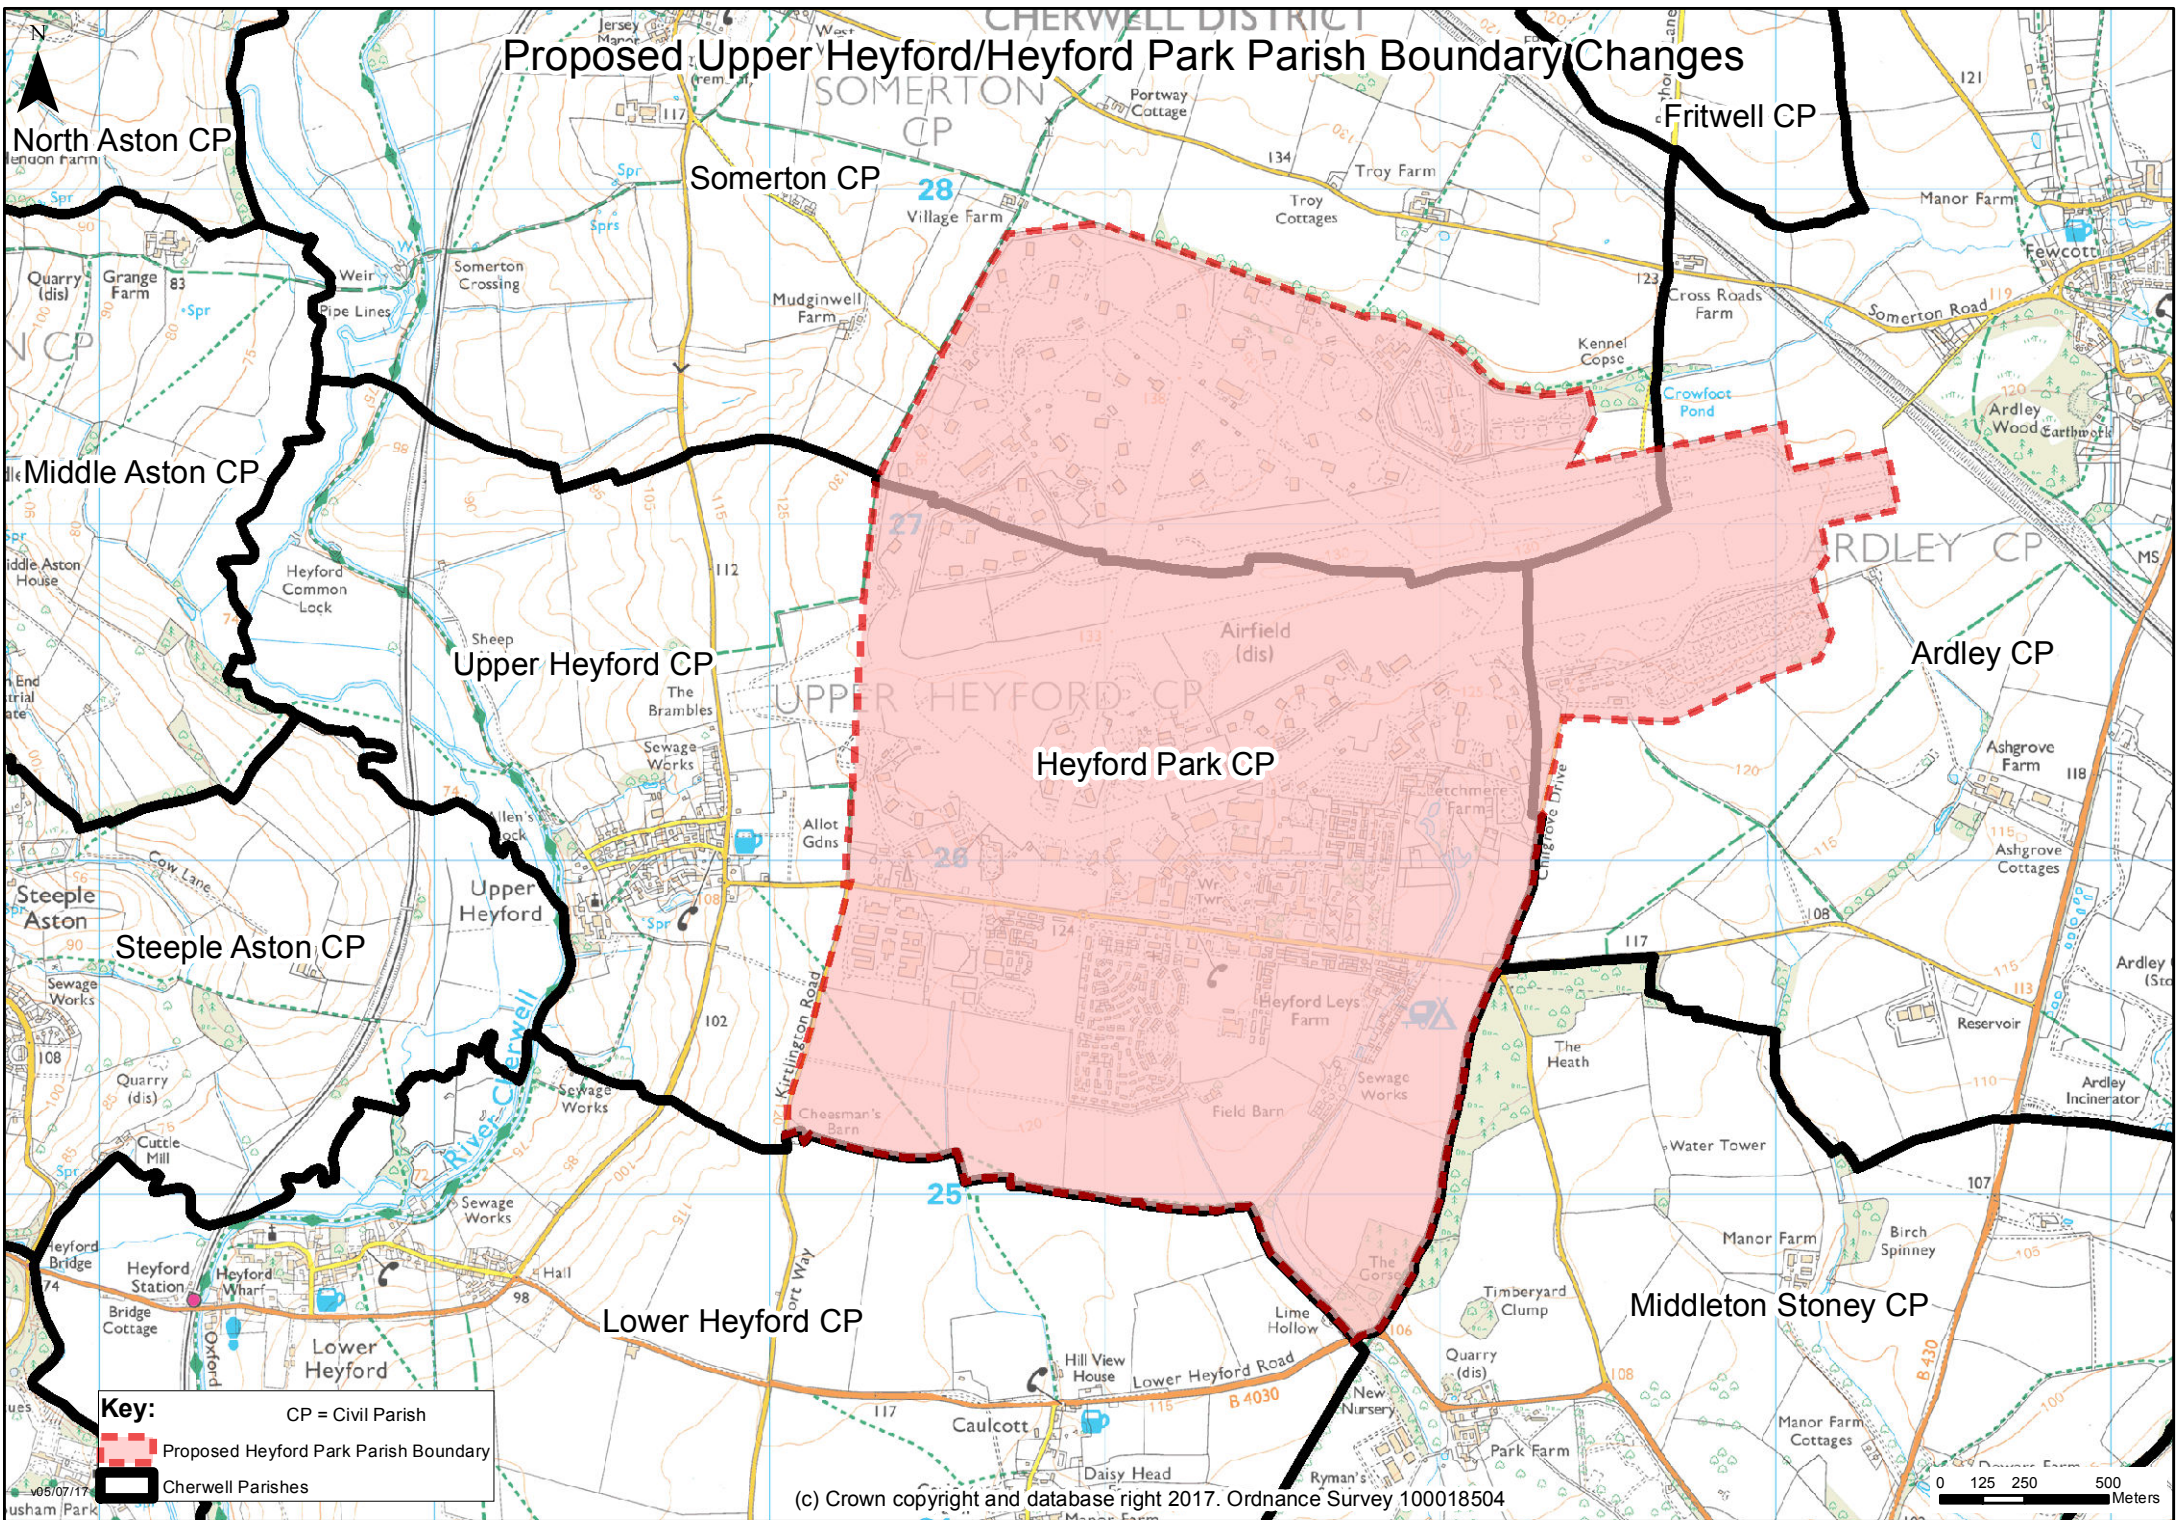

Proposed Upper Heyford/Heyford Park Parish Boundary Changes

Key:

- CP = Civil Parish
-  Proposed Heyford Park Parish Boundary
-  Cherwell Parishes